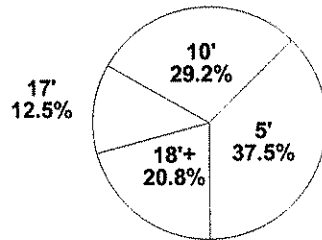

KHSAA Basketball - TEAM SHOT CHART for the Stars
Muhlenberg North Stars vs. Hart County Lady Raiders
DATE: 03/23/2001 TIME: 1:30pm CST SITE: Girls' Sweet 16-Diddle Arena

Shot Summary	M/A	%	PTS
3Pt FG	4/11	36.4%	12
2Pt FG	20/41	48.8%	40
Layups - L	2/4	50.0%	4
Layups - R	4/6	66.7%	8
Dunks	0/0	0.0%	0
Putbacks	3/4	75.0%	6
Overall Shooting	24/52	46.2%	52
Free Throws	4/5	80.0%	4
Total Points			56

By Period	FG	FGA	FG%	3Pt	3PA	3P%	FT	FTA	FT%	PTS		ORB	DRB	TR	PF	AST	TO	BS	ST	P/S
										FG	FT									
1st Period	5	15	33.3	2	5	40.0	2	2	100	14	6	4	10	2	4	1	1	0	3	0.88
2nd Period	5	13	38.5	0	1	0.00	2	2	100	12	5	5	10	1	2	4	0	3	0.86	
3rd Period	8	12	66.7	0	1	0.00	0	0	0.00	16	2	5	7	3	6	2	1	0	1.33	
4th Period	6	12	50.0	2	4	50.0	0	1	0.00	14	2	6	8	1	6	5	2	1	1.17	
Game	24	52	46.2	4	11	36.4	4	5	80.0	56	15	20	35	7	18	12	4	4	1.04	

Scoring Breakdown

Scoring Range